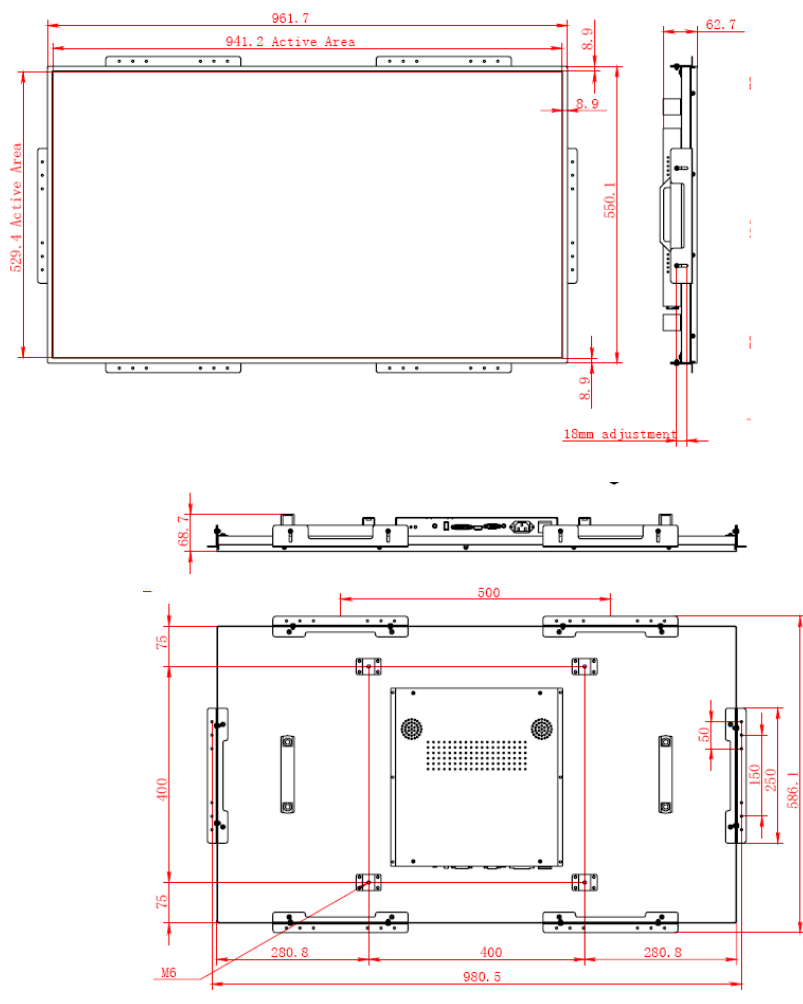

Specification

Display

Model	NF43A-40A
Screen Size (Diagonal)	43 inch
LCD Tech.	ADS
Native Resolution	1920 × 1080
Aspect Ratio	16 : 9
Brightness	400 cd/m ²
Contrast	1200:1
View Angle	178°(H) / 178°(V)
Display Color	16.7M
Color Gamut	72% NTSC
Response Time	8ms
Life Time (Light Source)	30,000 Hrs (Min.)

Power

Power Supply	AC 100~240V 50/60Hz
Power Consumption (Rated)	125 W

Environment

Operation Temperature	0°C~40°C
Operation Humidity	20%~80% RH

Physical

Color	BLACK or GRAY as option
Tempered Glass	No
Body Dimension	961.7(H)x550.1(V)x62.7(D)
Set Weight	16.1 Kg
Package Dimension	1075(H) x 668 (V) x 165 (D)
Package Weight	20.5 Kg
Mounting Holes	400 × 400

Specification

Dimension Drawing

Product Image